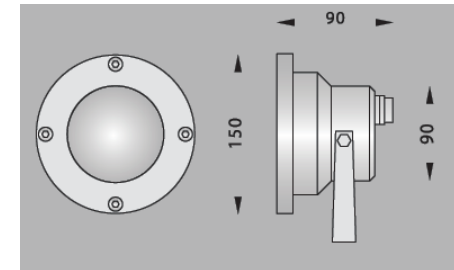

Your Smart Lighting Partner: Contact us: cs@dhsighting.com; web: www.dhsighting.com;

Halogen	24° HAL	36° HAL	60° HAL	1.2m	Stainless Steel
LED Support	20° LED	35° LED	DMX	3m Cable	

We offer **IP68 lightings** from Halogen to LED, from free stand to Recess.