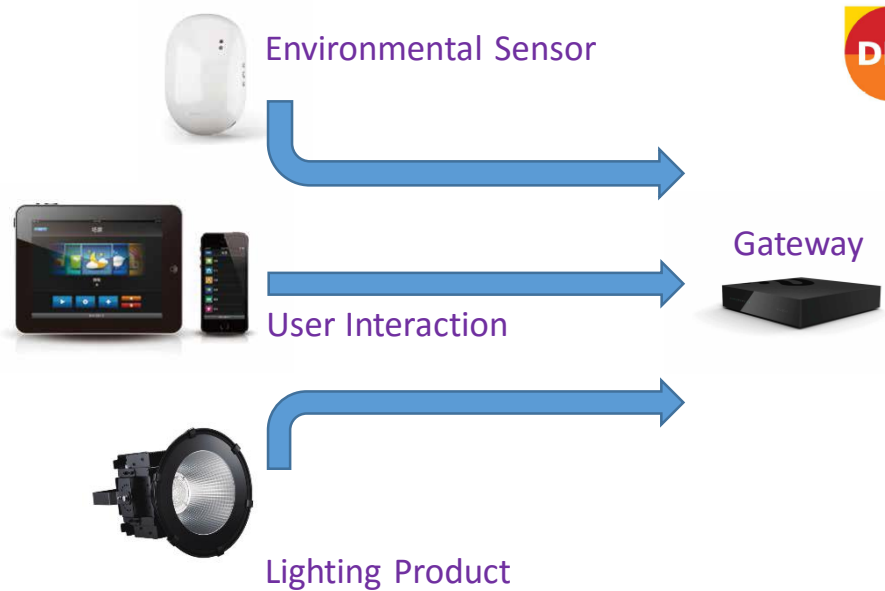

DHS Integrated Smart Building Technology

SOLUTION FOR POOL LIGHTING

DHS offers future of smart hotel lighting system to integrate environmental sensor, lighting products with user engagement to build the connected network for creative lighting experience.

PALACE / ALOR

PALACE

ALOR

SOLUTION FOR SMART LIGHTING

DHS Smart Lighting System

DHS offers remote controlled lighting system for your home or commercial applications. You can create your scene mode of how the lighting is changing: according to your time schedule or commercial needs. All you need to do is to wait for the time schedule activated or press scene key of “Work Mode” to have varies changing mood of the lights.